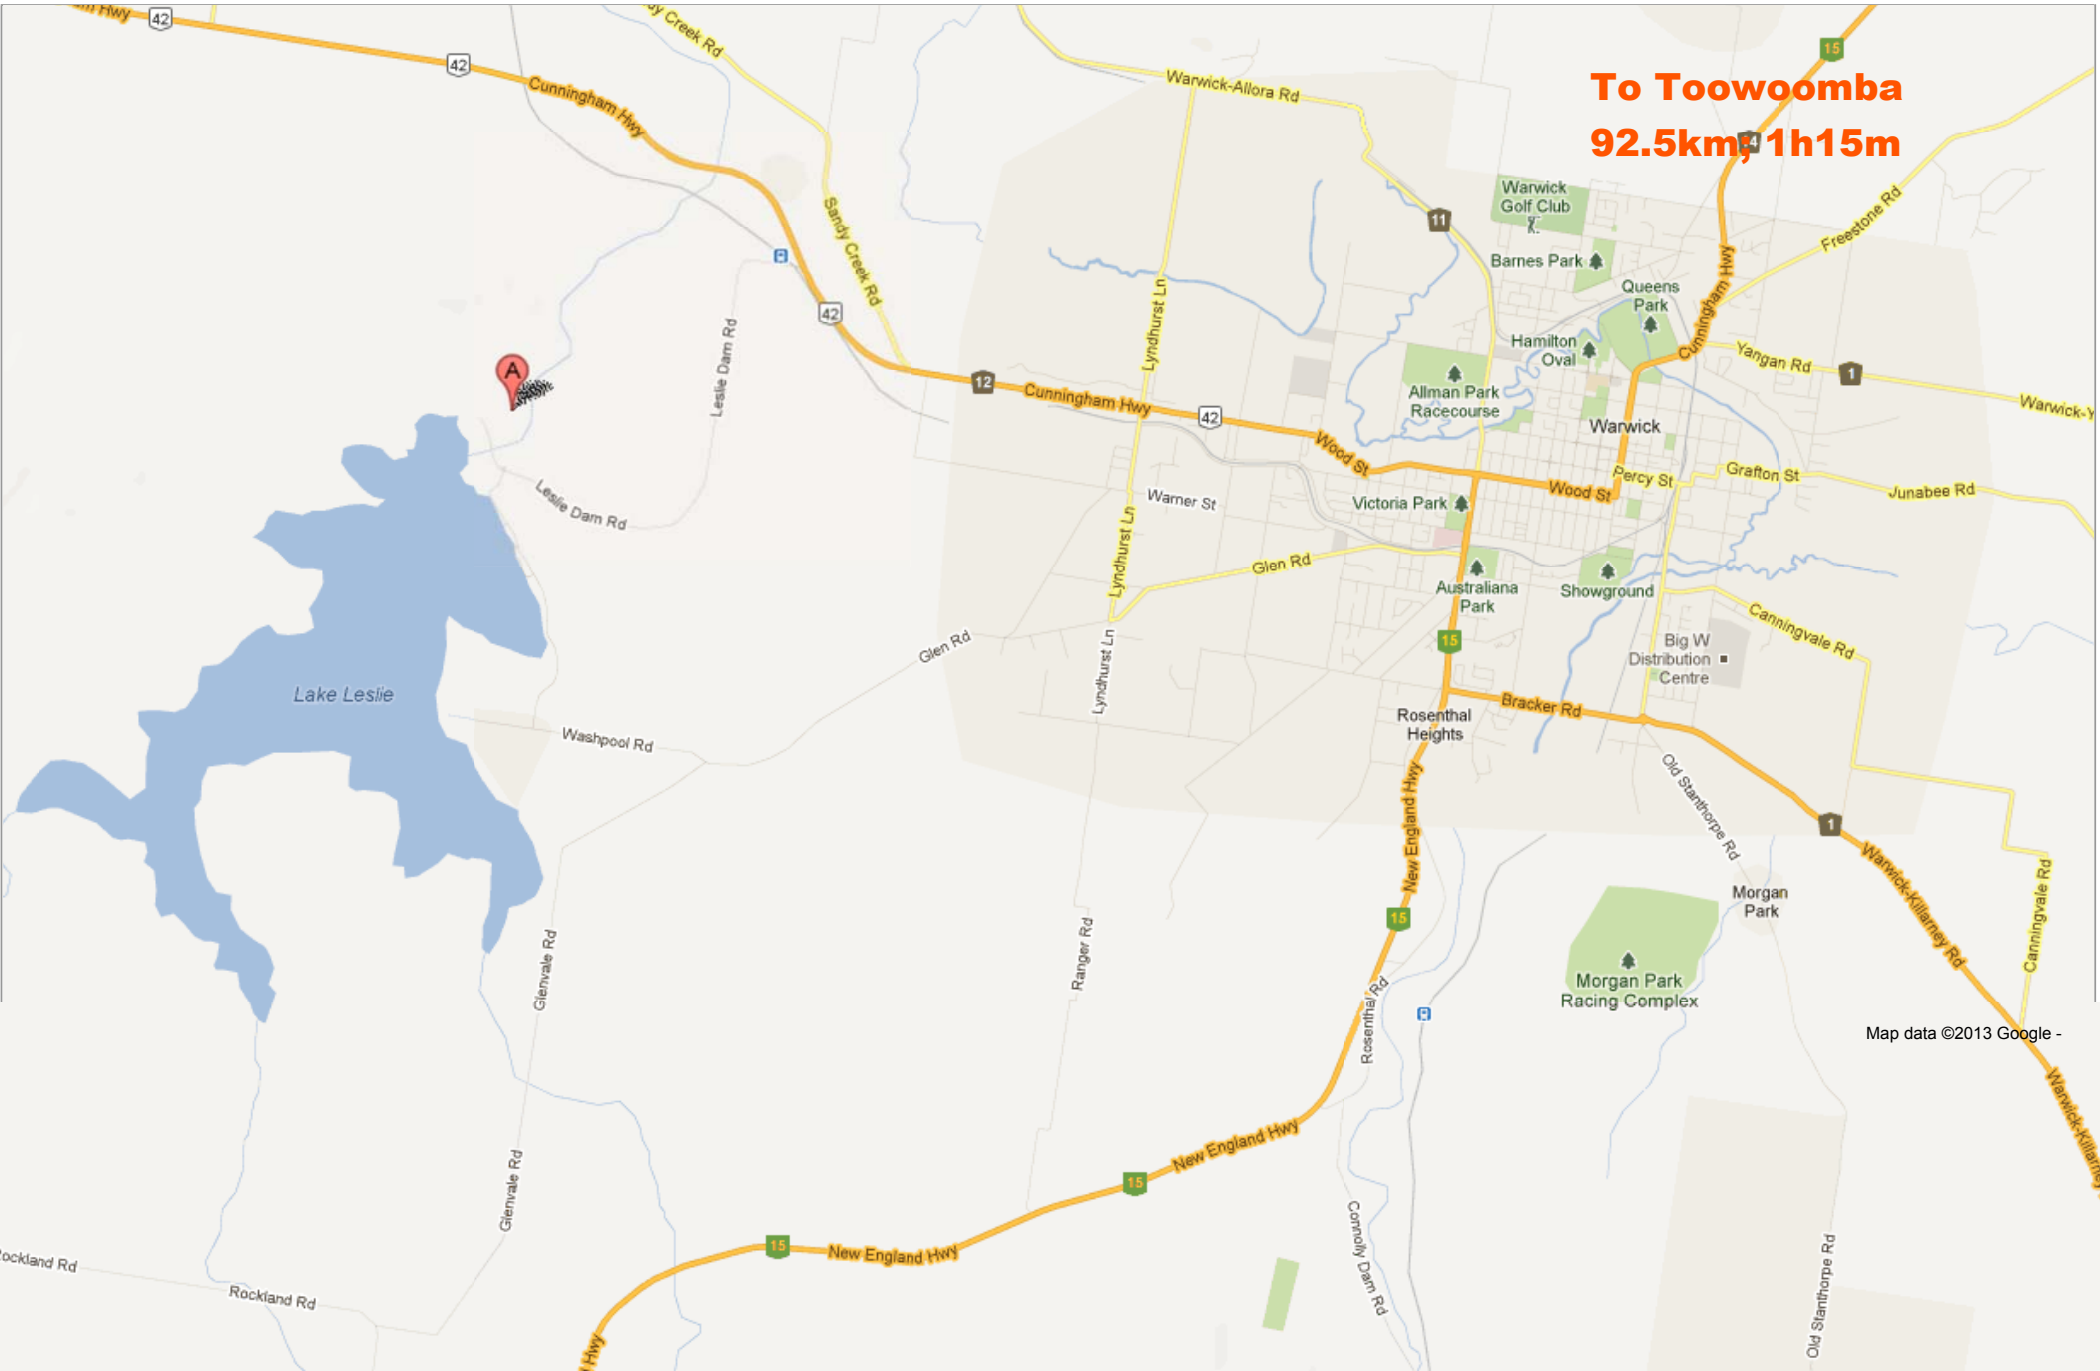

To Toowoomba  
92.5km, 1h15m

Map data ©2013 Google -